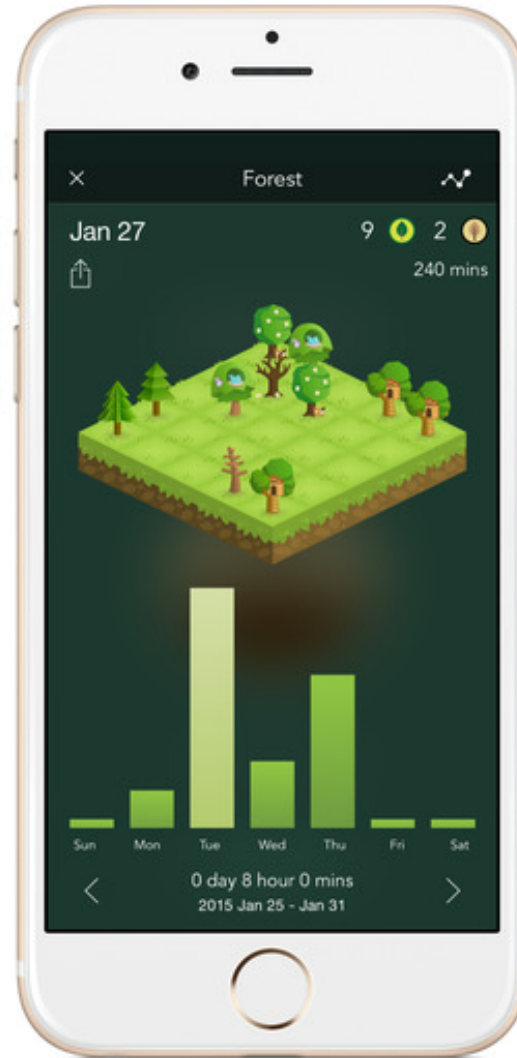

The tree will be killed if you leave this app

The harder you work the lushier your forest is

Customizable tags and detailed statistics